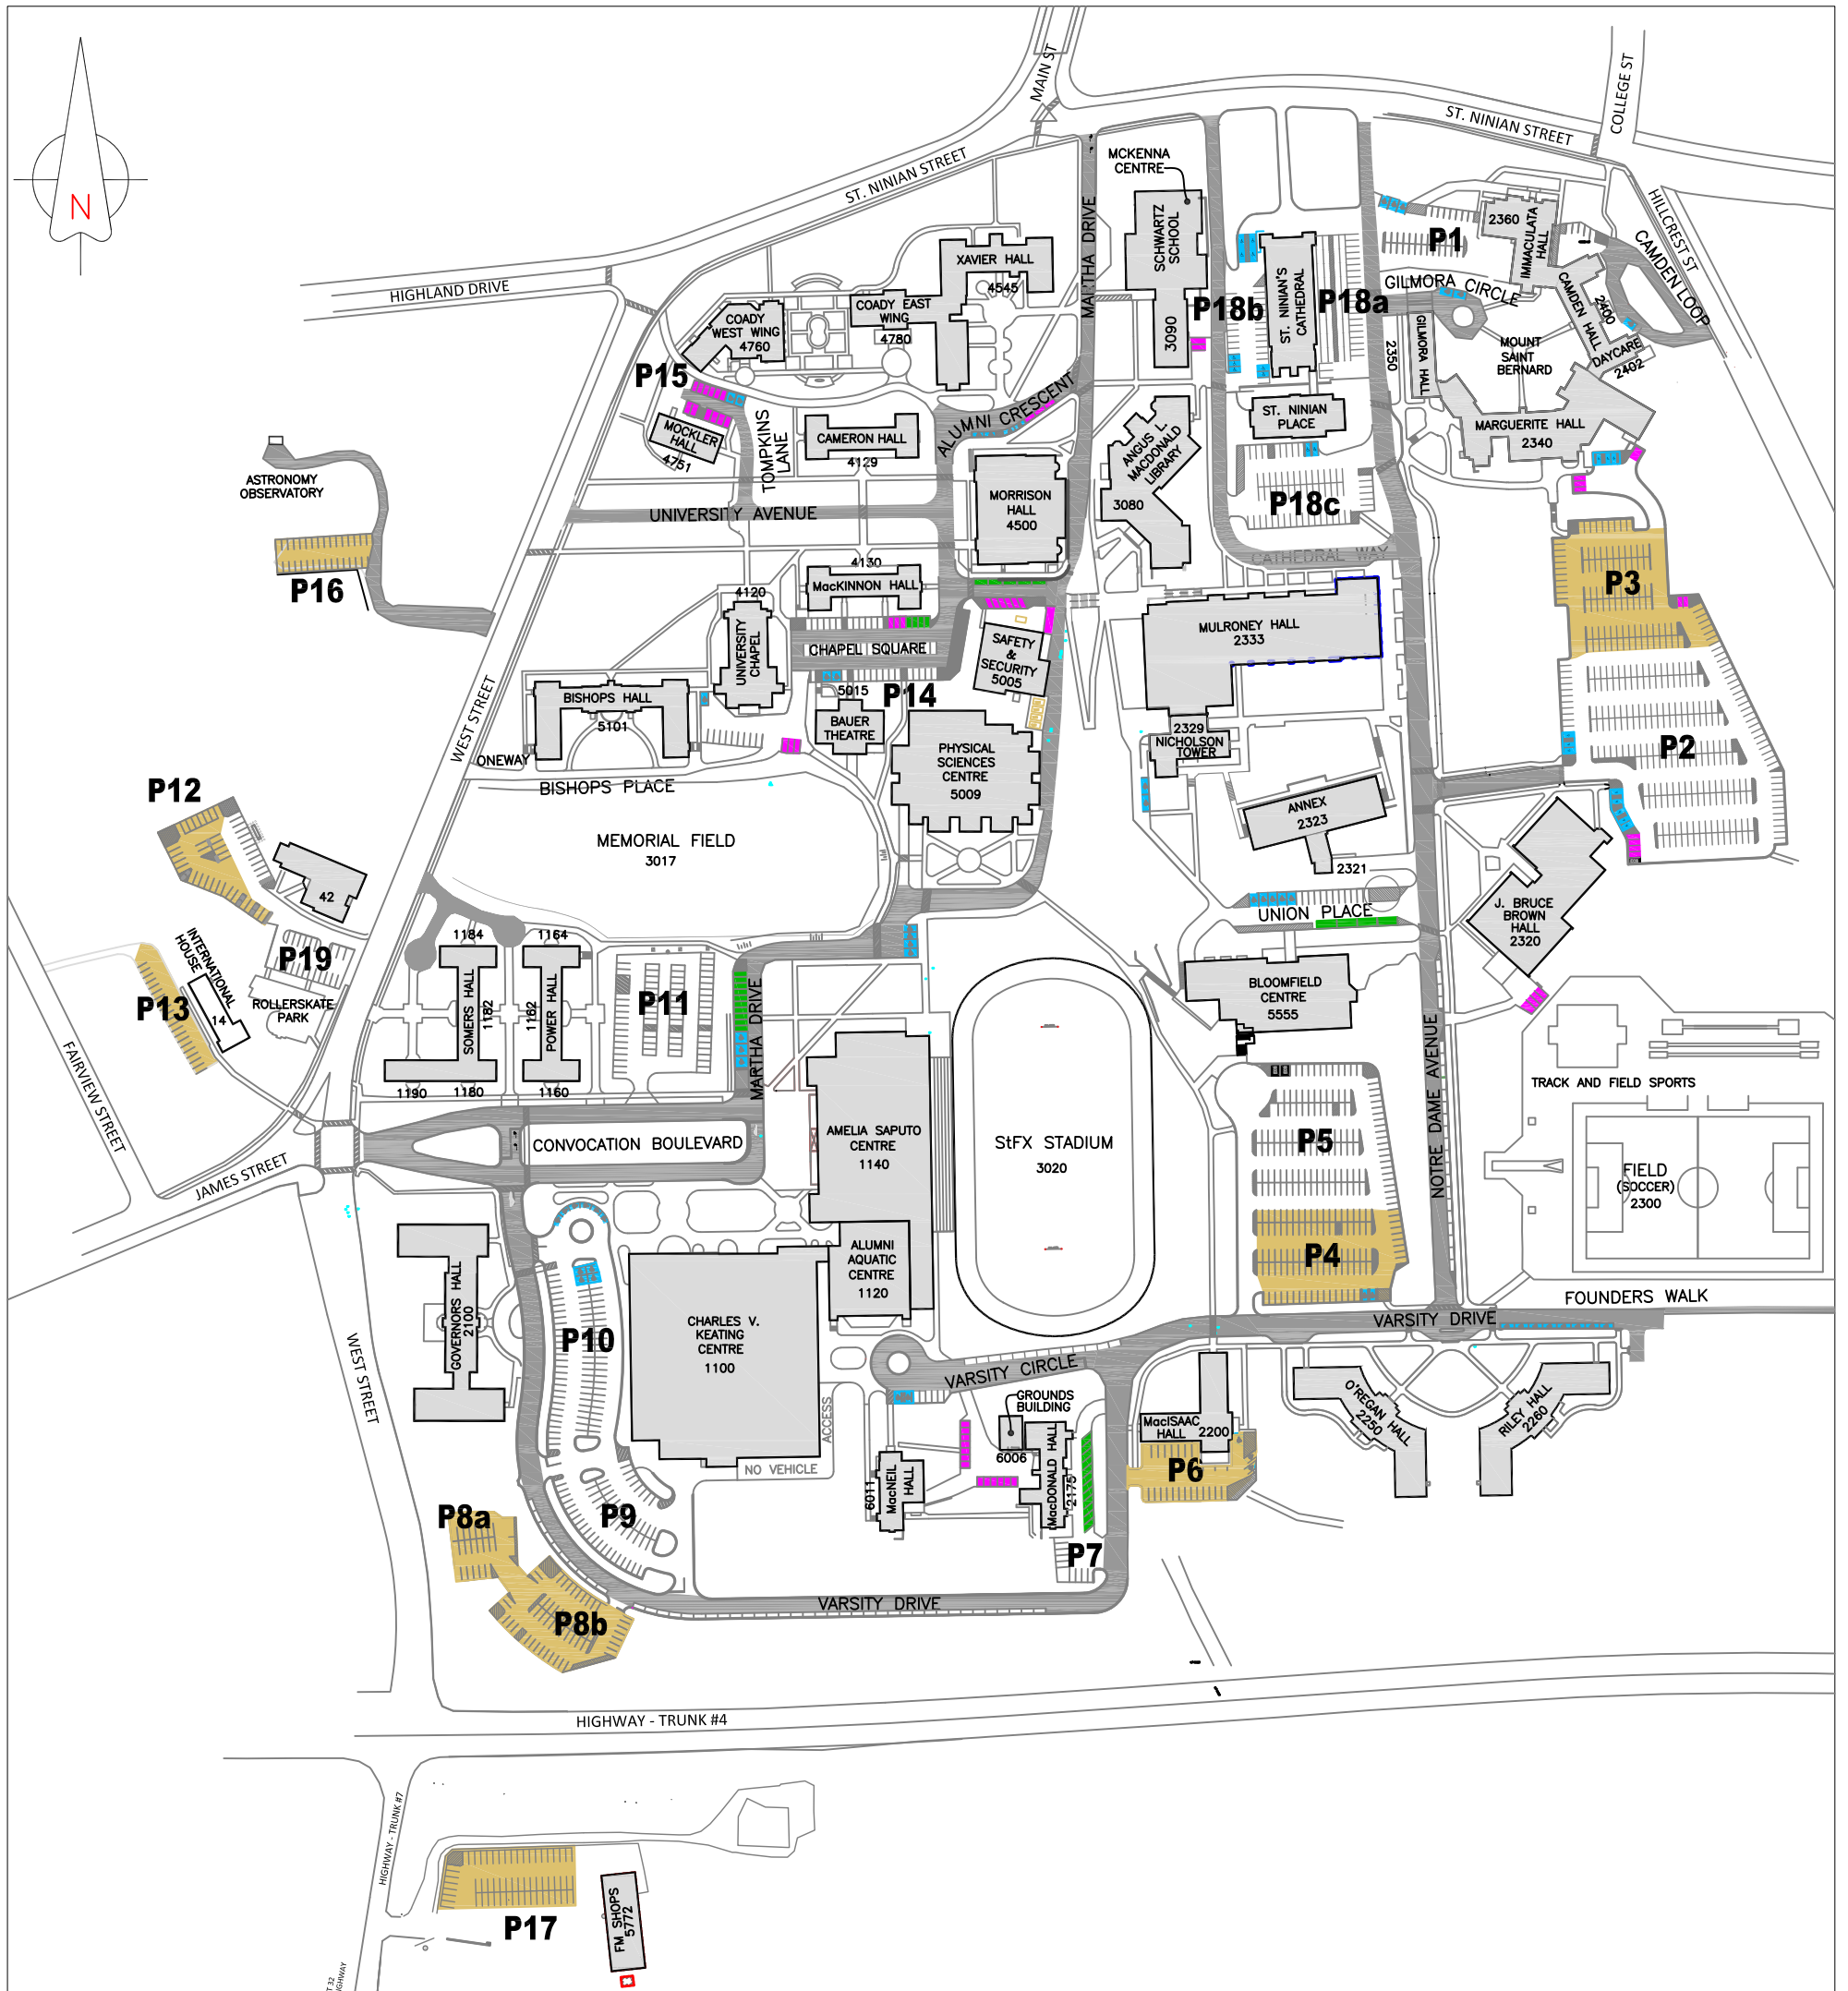

St. Francis Xavier University Parking Map

NOTE:

1) PARKING NOT PERMITTED IN St. NINIAN'S CATHEDRAL LOTS P18a, P18b & P18c DURING FUNERALS AND ANY OTHER POSTED PARISH EVENTS.

LAST UPDATE: OCTOBER 1, 2021
 DIGITAL FILE: StFX Parking Plan 2021-10-01 Rev0.dwg

- DAILY PARKING (6:00 AM - 1:00 AM)**
- ACCESSIBLE PARKING**
- VISITOR PARKING**
- OVERNIGHT PARKING**
- AUTHORIZED PARKING**